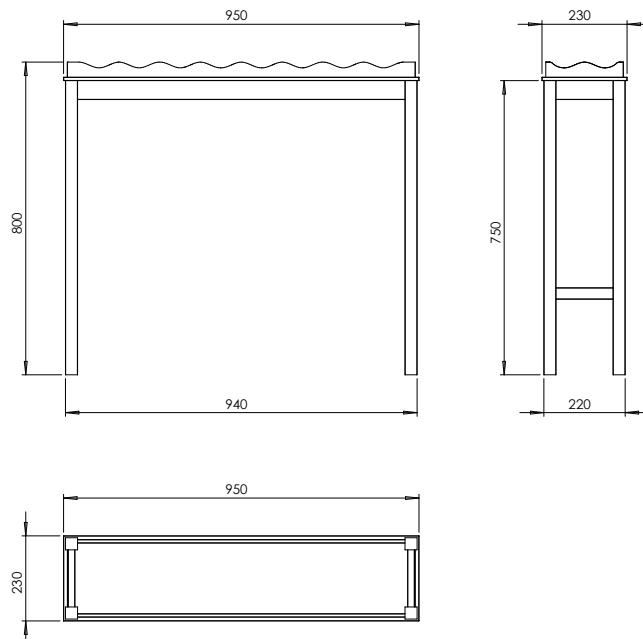

Dimensions: W 950 x D 230 x H 800 mm

Stock colours: 

georgiewykehamdesigns.com
furniture@georgiewykehamdesigns.com

G
W