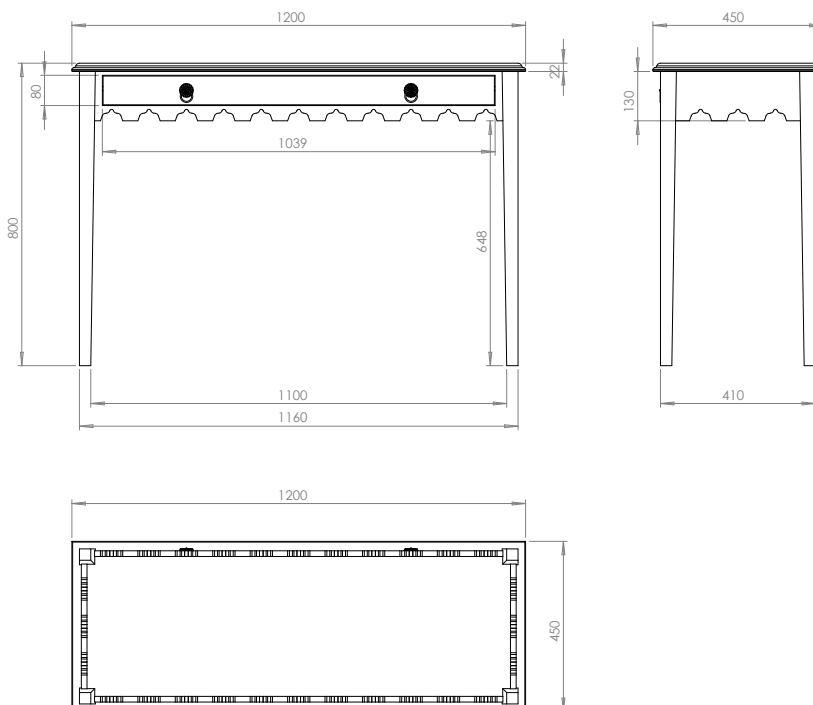

Dimensions: W 1200 x D 450 x H 800 mm

Stock colours: 

georgiewykehamdesigns.com
furniture@georgiewykehamdesigns.com